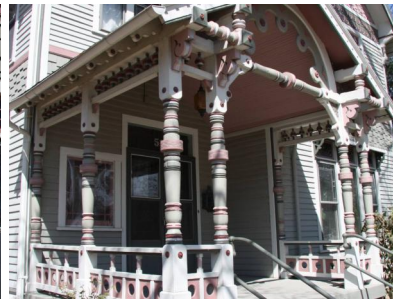

1889 QUEEN ANNE IN HISTORIC PINCKNEY NEIGHBORHOOD

\$379,900
4 Beds, 2 Baths, 3408 Sq Ft
516 W. 6th Street
Lawrence, KS 66044
MLS# 124972
Built in 1899

Exquisite 1889 Queen Anne built for E.D. Pierson of Pierson Milling Co. Original fixtures, trim work, fireplace & stained glass. Recent kitchen & bath renovations create thie best of the old & modern living. Home used as the set location for Herk Harvey's 1962 cult classic "Carnival of Souls".