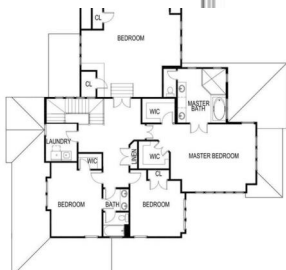

3301 Eagle Nest PT
Virginia Beach, VA 23452
\$1,090,000

Deepwater access! Proposed new construction by renowned builder presents a rare opportunity to build your dream home on this ultra-private 2+ acre parcel in sought after Little Neck Cove. Pricing subject to change as the models and building packages are completely customizable from the ground up.