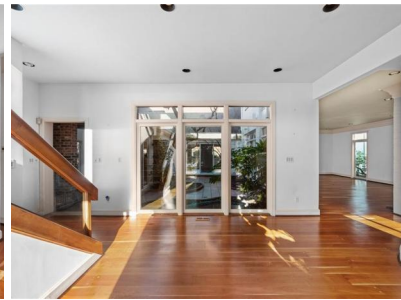

# 530 MOWBRAY ARCH

**\$999,000**  
**4 Beds, 4 Baths, 4405 Sq Ft**

530 Mowbray Arch  
Norfolk, VA 23507

MLS# 10474994  
Baths: 3 Full, 1 Half  
Built in 1979

Spectacular views of the Hague & evening sunsets! This gorgeous single-family home was custom-built & designed by Architect Brad Tazewell – built for ease of living & entertaining. Bright, open & light - floor-to-ceiling windows & an amazing open-air/two-story private atrium cast natural light throughout. The atrium space is a WOW - perfect for entertaining or create your own private sanctuary; plant a garden, create a yoga & meditation space; anything you can think of it can be! While this home has modern flair the warm light during the days along with the stunning warm cherry floors makes this home anything but cold. Parking is coveted in Ghent - this home has a private driveway space to the rear of the home. There is even green spa...