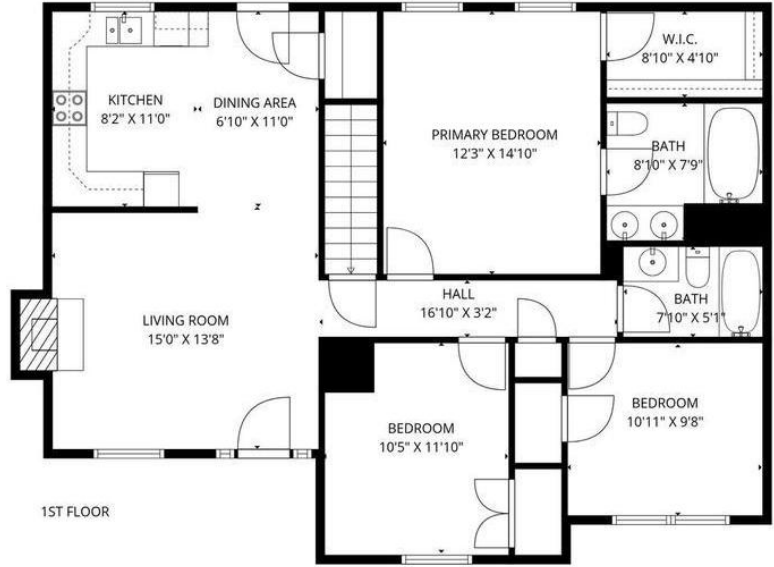

BASEMENT

1ST FLOOR

**145 Holly Dr  
Stafford, VA 22556  
\$419,000**

162  
ft, 1

Beautifully Updated Rambler on a Private Half-Acre Lot! Welcome home to 145 Holly Drive! This charming raised rambler, set on a private half-acre lot in Stafford, offers the perfect blend of modern comfort and peaceful living. This home is truly turn-key and ready for its new owners. Step inside to discover a fresh, move-in ready interior featuring recent luxury vinyl plank flooring and plush carpeting throughout. The entire home has been tastefully updated with neutral paint, creating a bright and welcoming atmosphere from the moment you walk in. Enjoy total peace of mind with significant recent upgrades. Entertain or relax on the brand-new deck (2024), and stay comfortable year-round with a brand new HVAC system (March 2026). The prope...